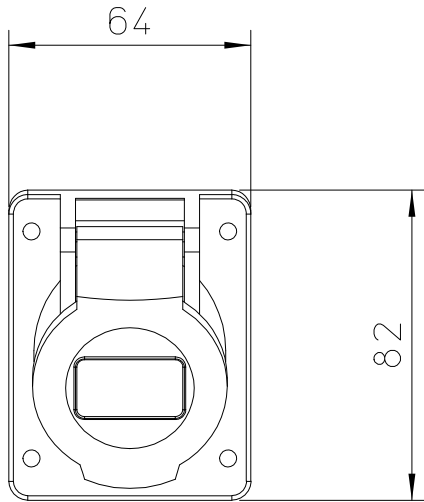

Diritti riservati All rights reserved

dimensions in mm	PE 1683 PI bulkhead mounting housings, sockets, 2 poles + PE, 16A	Scale 1:2	
Date 18/05/17			
Sign. C. Mainini			