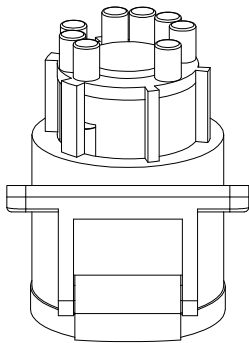

Diritti riservati All rights reserved

dimensions in mm	PE 1683 PI bulkhead mounting housings, sockets, 2 poles + PE, 16A	Scale 1:2	
Date 18/05/17			
Sign. C. Mainini			