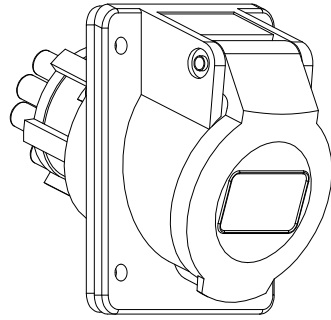

Diritti riservati All rights reserved

dimensions in mm	PE 1683 PI bulkhead mounting housings, sockets, 2 poles + PE, 16A	Scale 1:2	
Date 18/05/17			
Sign. C. Mainini			