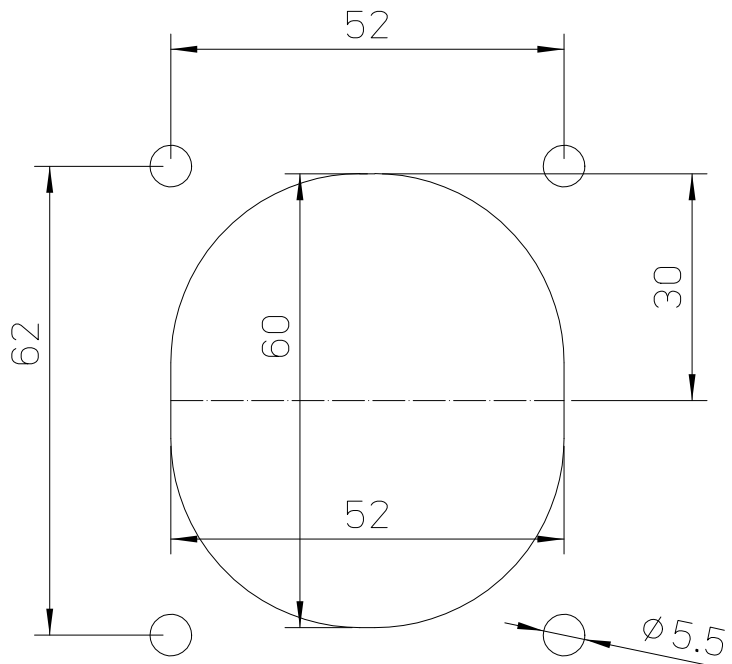

Diritti riservati All rights reserved

dimensions in mm	PE 1683 PI bulkhead mounting housings, sockets, 2 poles + PE, 16A	Scale 1:2	
Date 18/05/17			
Sign. C. Mainini			