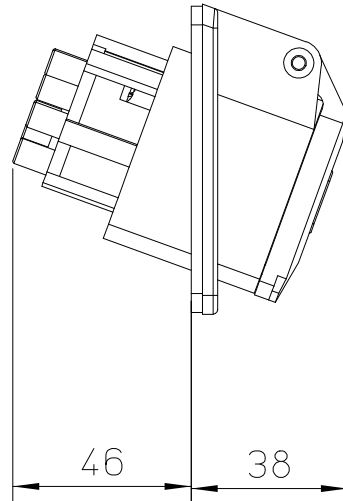

Diritti riservati All rights reserved

dimensions in mm	PE 1683 PI bulkhead mounting housings, sockets, 2 poles + PE, 16A	Scale 1:2	
Date 18/05/17			
Sign. C. Mainini			